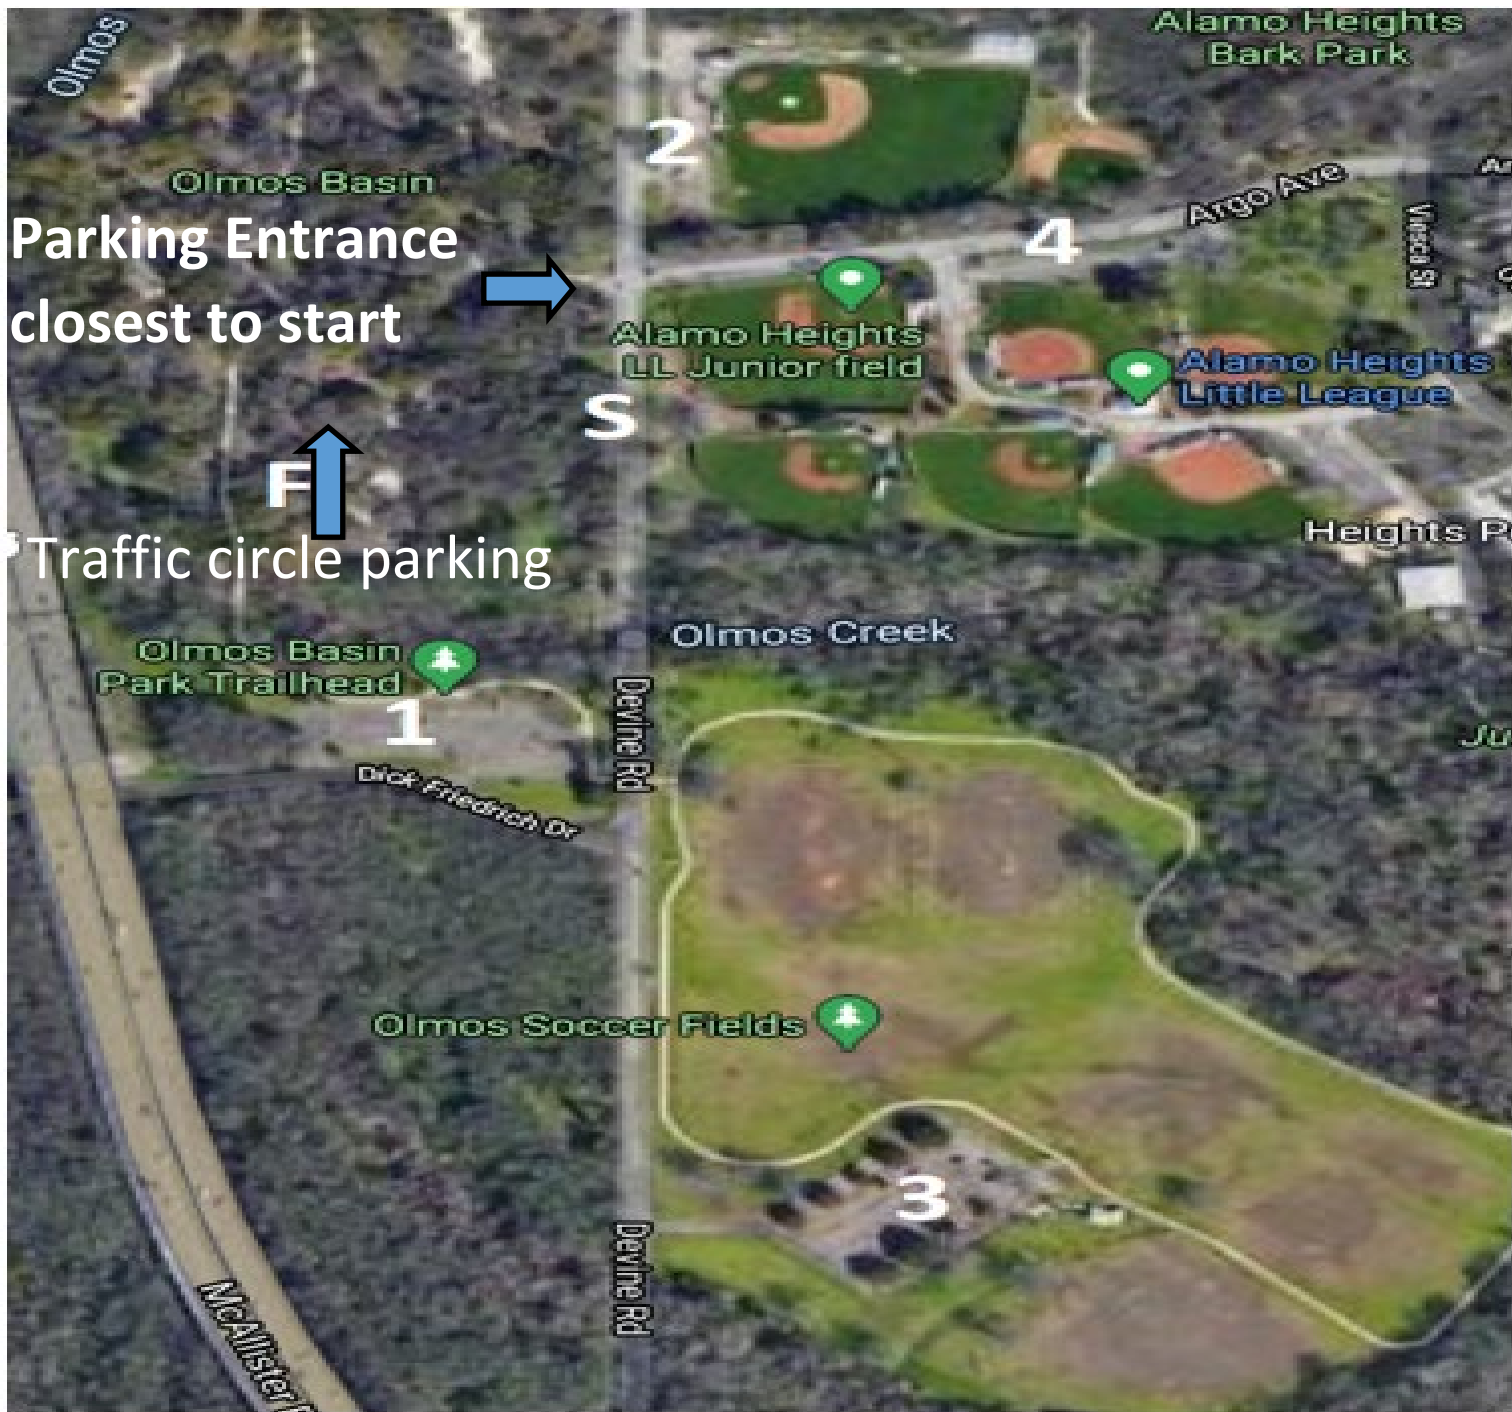

San Antonio 2024 Orienteering Championships

Saturday, 17 February 2024

Join LSOC at Olmos Basin Park on Saturday, 17 February 2024 for a Sport Orienteering event. We will be at the Olmos Basin Clubhouse area West of the Alamo Heights HS baseball field. Several parking areas are available (see map below).

- 1:** Main Parking
- 2, 3, 4:** Overflow Parking
- S:** Start Location
- F:** Finish Location

Directions

South on US 281, exit Hildebrand Avenue, turn right on Hildebrand Avenue, go .3 miles and turn left Devine Road, Go .1 miles and turn left on Tuleta Drive, go .4 miles and at the traffic circle take the 1st exit onto N Saint Mary's Street, go 479 feet and turn left into the parking lot. Follow the map to Koehler Pavilion between the river and the zoo.

North on US 281, exit Stadium Drive toward Saint Mary's Street and go .3 miles, turn right on Saint Mary's Street and go .6 miles, turn right in to the Soo and Brackenridge Train parking lot. Follow the map to Koehler Pavilion between the river and the zoo.

Fees

Fees are shown below. One map per registration fee. This race is for **individual starts**. A single entry fee covers the individual competition and the team competition. The control points must be visited in the specified order shown on the map.